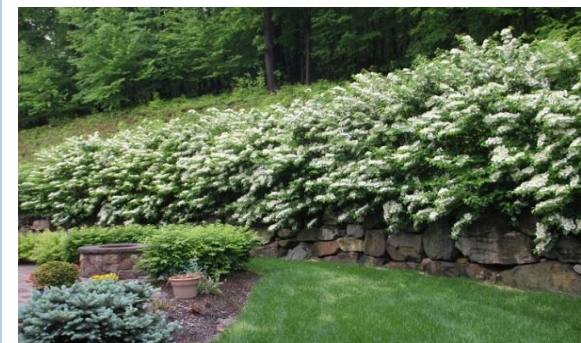

Viburnum Tinus

Zone / Cold Hardiness	7-10
Width / Height	12' / 15'
Bloom	Spring
Growth Rate	Moderate
Deer Resistant	Yes
Does well in shade?	Partial shade
Drought Tolerant?	No
Special Characteristics	Attracts birds and butterflies