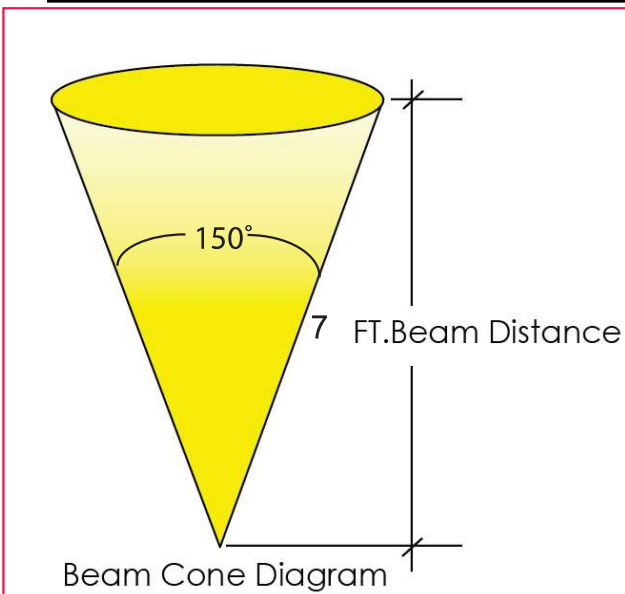

**DISTRIBUTION**

- Glass lens provides a bright round and uniform beam pattern with a 150° angle and 7 foot distance.

**Technical Data**

**LAMP TYPE & WATTAGE**

- Powerful Cree LED technology

- Light emits a warm white glow at 3000K

- L70 50,000 HRS

- Spot light is comparable to a 35-Watt halogen MR16

**LIGHT OUTPUT**

- 380 lumens

**ELECTRICAL & WIRING**

- 18 Inch fixture lead wire, easy twist connector (Included)

- Low Voltage transformer required, (sold separately)

- 12 Volt

**Beam Cone Diagram**

**Fixture Dimensions**

**Fixture Accessories**

**Low Voltage Cable Connector (Included)**

**Tree and Deck Mount Adapter, Item #329371 (sold separately)**