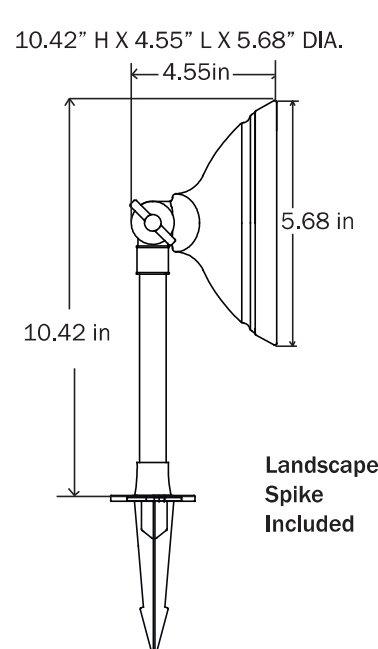

**DISTRIBUTION**

- Glass lens provides a bright round and uniform beam pattern with a 150° angle and 7 foot distance.

**Technical Data**

**LAMP TYPE & WATTAGE**

- Powerful Cree LED technology

- Light emits a warm white glow at 3000K

- L70 50,000 HRS

- Spot light is comparable to a 35-Watt halogen MR16

**LIGHT OUTPUT**

- 380 lumens

**ELECTRICAL & WIRING**

- 18 Inch fixture lead wire, easy twist connector (Included)

- Low Voltage transformer required, (sold separately)

- 12 Volt

**Beam Cone Diagram**

**Fixture Dimensions**

**Fixture Accessories**

**Low Voltage Cable Connector (Included)**

**Tree and Deck Mount Adapter, Item #329371 (sold separately)**